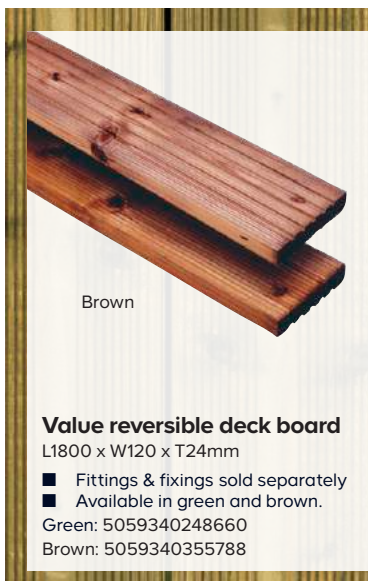

LANDSCAPING JUST GOT CHEAPER

Don natural pine reversible deck board

L2400 x W96 x T20mm

- UC3 softwood
 - Treated against insects and rot.
- 3663602947875

WAS £5.50

NOW
£5

Brown

Value reversible deck board